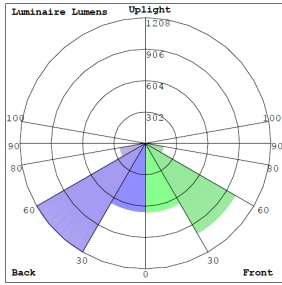

Technical Specifications

Electrical:

- Voltage: 120~277V AC/50~60 Hz
- Wattage: 10W/ 15W/ 20W/ 30W
- Power Factor: >0.9
- Efficacy: 130 LPW

Mechanical:

- Die-cast Aluminum Housing with Powder Coat Finish (Dark Bronze and White Finish)
- LED: Philips Lumileds Luxeon 2835 High Flux LED
- Solid State Lighting technology for long life, no Maintenance needed and High-Efficiency
- High Conductive Aluminum LED Board
- 90° Adjustable 1/2" Knuckle Mount
- IP Rating: IP65
- Operating Temperature: -40°F to 104°F
- Suitable for Wet Locations

Lighting:

- Dimming: 0~10V Dimmable
- Optic Lens Type: III
- Cord type: 13" #18 AWG stranded wires
- Multi-CCT Power - The Switch is on the Bottom of the Fixture
- Total Lumens: 3900LM Max.
- Color Temperature: 3000K/ 4000K/ 5000K/ 5700K
- Color Rendering Index: ≥ 82
- Beam Angle: 120°X 90°

Photometrics: LFX-SM-10-30W-MCTP-KN

BUG Rating: B2-U0-G1

Area 40'x 50' Mounting Height: 20'

Other Views:

Side View

Front View

Back View

Performance Table: LFX-SM-10-30W-MCTP-KN