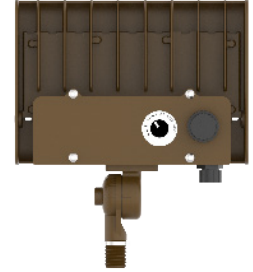

Technical Specifications

Electrical:

- Voltage: 120~277V AC/50~60 Hz
- Wattage: 10W/ 15W/ 20W/ 30W
- Power Factor: >0.9
- Efficacy: 130 LPW

Mechanical:

- Die-cast Aluminum Housing with Powder Coat Finish (Dark Bronze and White Finish)
- LED: Philips Lumileds Luxeon 2835 High Flux LED
- Solid State Lighting technology for long life, no Maintenance needed and High-Efficiency
- High Conductive Aluminum LED Board
- 90° Adjustable 1/2" Knuckle Mount
- IP Rating: IP65
- Operating Temperature: -40°F to 104°F
- Suitable for Wet Locations

Applications:

- Ideal for general site lighting, alleys, loading docks, doorway, pathway and parking areas.
- Replace existing HID flood lights/ wall packs

Other Models:

- 30W | 3900LM | LFX-SM-10-30W-MCTP-KN-WH

Photometrics: LFX-SM-10-30W-MCTP-KN

BUG Rating: B2-U0-G1

Area 40'x 50' Mounting Height: 20'

Other Views:

Side View

Front View

Back View

Performance Table: LFX-SM-10-30W-MCTP-KN